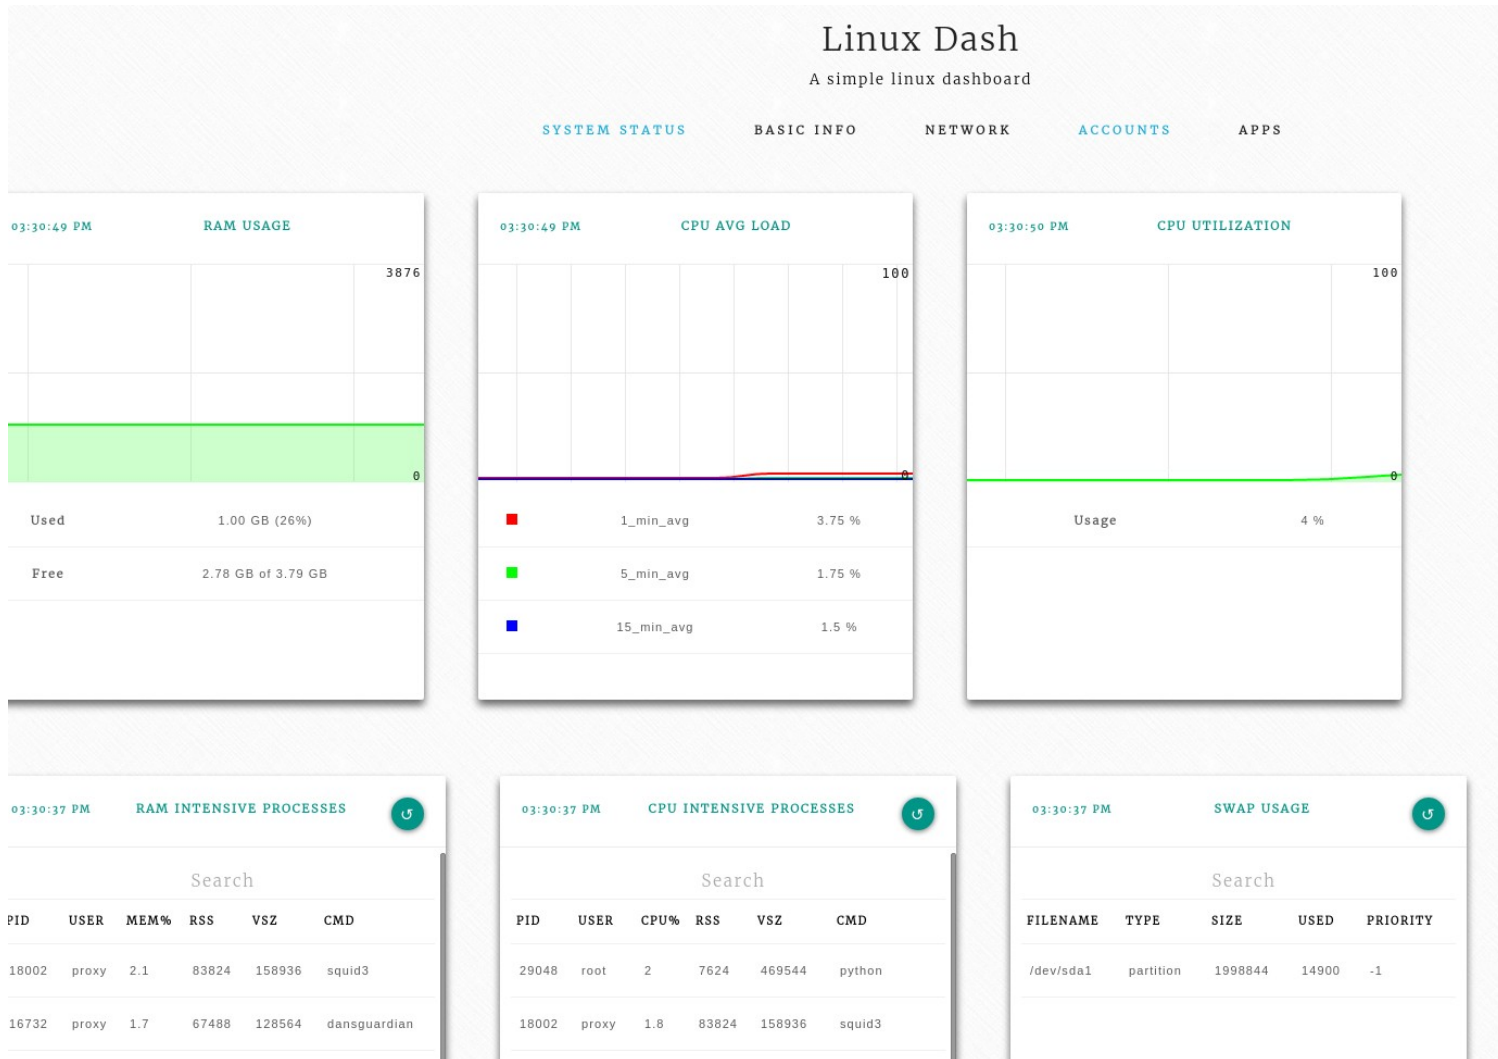

eth3 : 10.172.76.226 / 255.255.255.224

eth4 : /

Tunnels

10.0.0.0 msOK

161.48.0.0 msOK

172.16.0.0 msOK

192.168.0.0msOK

OK

dashboard

dashboard

Linux Dash

A simple linux dashboard

SYSTEM STATUS BASIC INFO NETWORK ACCOUNTS APPS

03:31:04 PM GENERAL INFO. ↻

Hostname	pf-amon
OS	Ubuntu 12.04.5 LTS 3.13.0-86-generic
Server Time	lundi 6 juin 2016, 15:31:03 (UTC+0200)
Uptime	12 days 31 minutes and 18 seconds